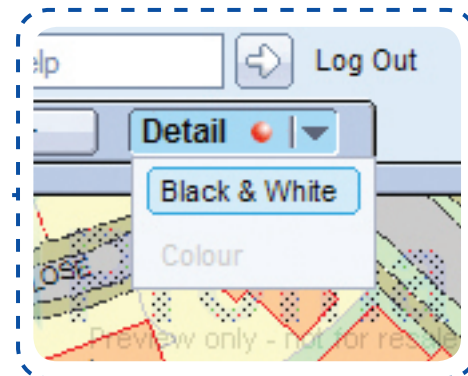

WHERE HAS BLACK AND WHITE MAPPING GONE?

We know that many of you will still require black and white large scale mapping, which is why we have introduced the Toggle button. Flip between colour and black and white mapping in an instant.

TOP TIP

Any previously saved maps will open in the colour setting you originally saved them in.

For more information call
0844 844 9950
www.promap.co.uk

 **Promap**[®]
A Landmark Service