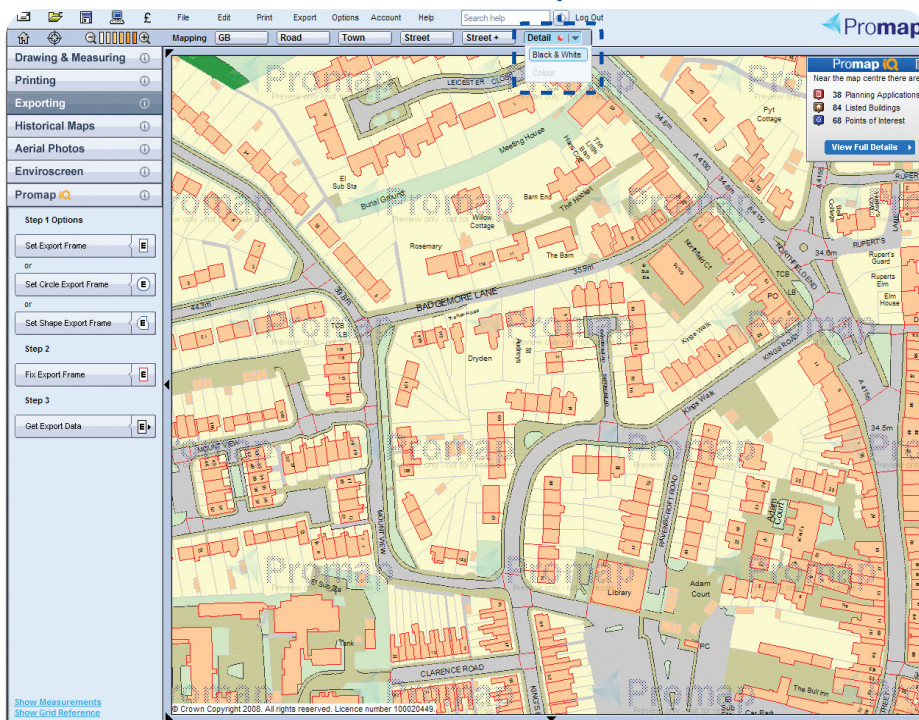

WHERE HAS BLACK AND WHITE MAPPING GONE?

We know that many of you will still require black and white large scale mapping, which is why we have introduced the Toggle button. Flip between colour and black and white mapping in an instant.

TOP TIP

Any previously saved maps will open in the colour setting you originally saved them in.

For more information call
0844 844 9950
www.promap.co.uk

 **Promap**[®]
A Landmark Service